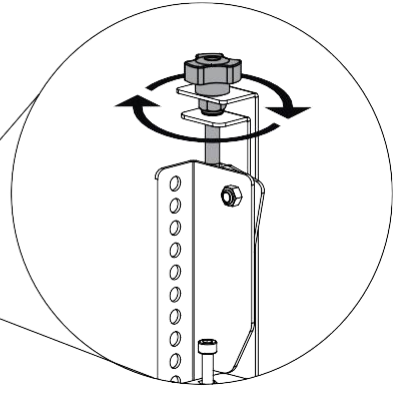

D1  1800mm X2	D2  1200mm X1	D3  750mm X2	D4  X4	D5  3" X2	D6  3" X2	
D7  1000mm*2+480mm*4 X6	D8  X4	D9  M5 X4	D10  X16	D11  X8	D12  X4	D13  X4

Installation

20

21 Adjust the vertical position of TV

Height adjustment
10mm

22

Tilt Adjustment $+4^{\circ}/-4^{\circ}$
Adjust the single knob

Depth Adjustment 15mm
Adjust the both knobs

23

Tilt Adjustment $+4^{\circ}/-4^{\circ}$